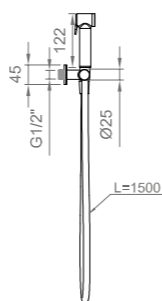

Wall-mounted WC, back to wall, rimless, water flush 7/4.5 ltr.
Vitreous china, fixing kit included, seat not included

○
Bianco lucido | Glossy white
BC SUR L VASO 0001

CE EN 997: 2012 + A1: 2015
EN 33: 2011

Bidet sospeso, installazione filo parete con troppo pieno, foro per rubinetteria.
Ceramica vetro china, accessori per il fissaggio inclusi.

Wall-mounted bidet, back to wall with overflow, mixer hole.
Vitreous china, fixing kit included.

 Bianco lucido | Glossy white

BS SUR L 0001

DOCGETTA SANITARIA | "SANITARIA" HANDSET

Kit con presa d'acqua e rubinetto on/off integrato. Flessibile antitorsione 1500 mm. Doccetta Sanitaria.

Shower kit with water outlet and integrated on/off mixer.
1500 mm anti-twist hose
Hand spray