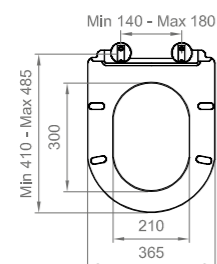

SANITARI | WC AND BIDET

SEDILE SURF | SURF SEAT