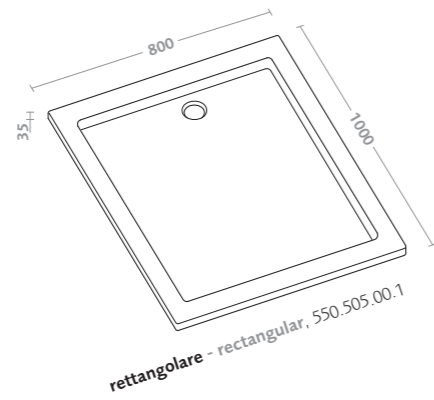

## piatti doccia collection shower trays

188	melua
192	arem
194	4.5
196	60mm
200	ground
202	bianco

piatti doccia in resin stone/MELUA resin stone shower trays/MELUA

piatto doccia rettangolare 100x80 Melua  
(550.505.00.1)