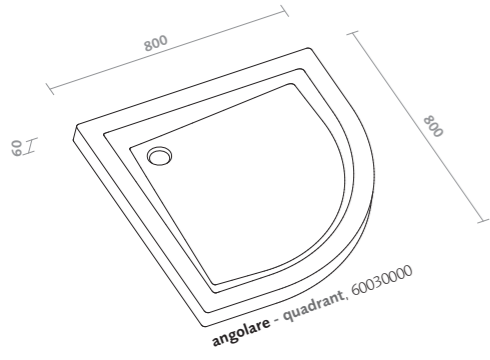

piatti doccia/60mm shower trays/60mm