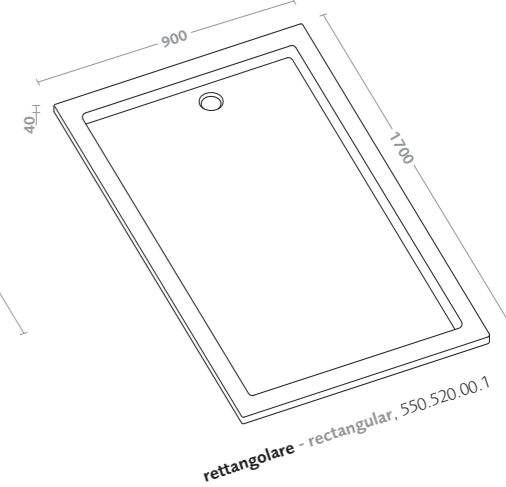

piatti doccia in resin stone/MELUA resin stone shower trays/MELUA

piatto doccia rettangolare 170x70 Melua (550.517.00.1)

rectangular shower tray 170x70 Melua (550.517.00.1)