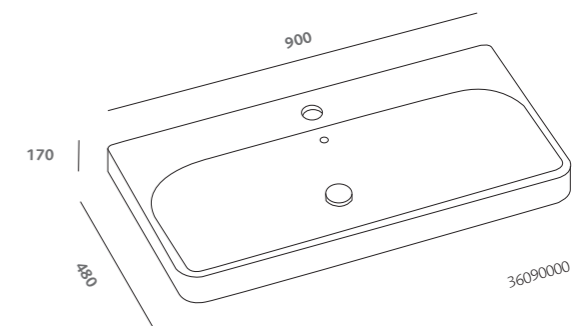

lavabo rettangolare 90 (36090000)
rectangular washbasin 90 (36090000)