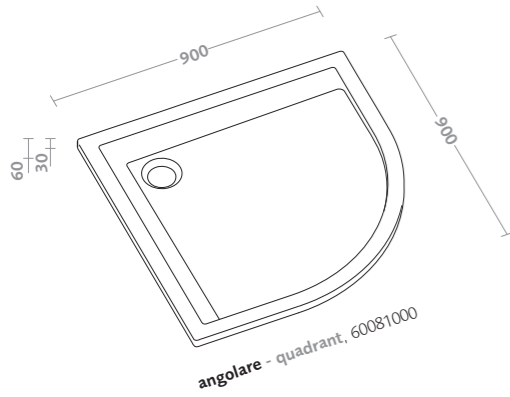

angolare - quadrant, 60080000

angolare - quadrant, 60081000

piatto doccia quadrato in acrilico 90x90
bianco (60083000)
sifone doccia d90 (150.552.21.1)

square acrylic shower tray 90x90
bianco (60083000)
drain for shower tray d90 (150.552.21.1)