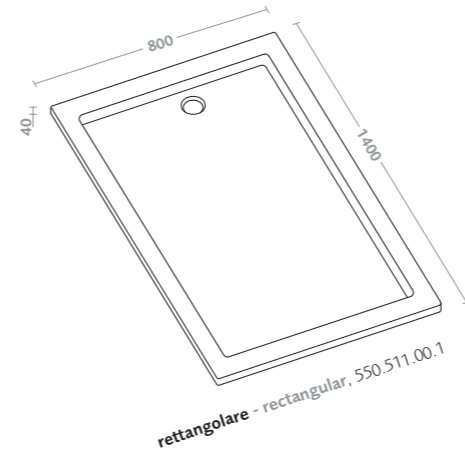

piatti doccia in resin stone/MELUA resin stone shower trays/MELUA

piatto doccia rettangolare 170x70 Melua (550.517.00.1)

rectangular shower tray 170x70 Melua (550.517.00.1)