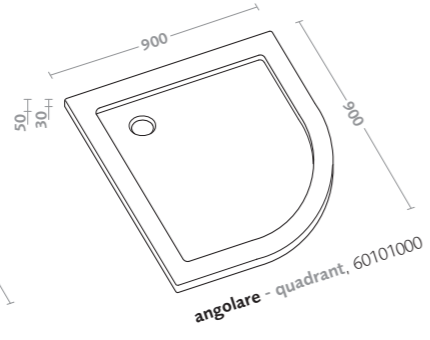

quadrato - square, 60105000

rettangolare - rectangular, 60113000

angolare - quadrant, 60101000

piatto doccia angolare in acrilico 90x90
ground (60101000)
sifone doccia d90 (150.552.21.1)

ground quadrant acrylic
shower tray 90x90 (60101000)
drain for shower tray d90 (150.552.21.1)