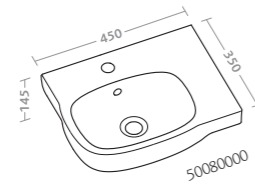

fantasia 2

lavabo 60 (50050000)
pagina precedente
lavabo 60 (50050000)
sifone Geberit cromato per lavabo
(151.035.21.1)

washbasin 60 (50050000)
previous page
washbasin 60 (50050000)
bright chrome platet trap
Geberit for washbasin
(151.035.21.1)