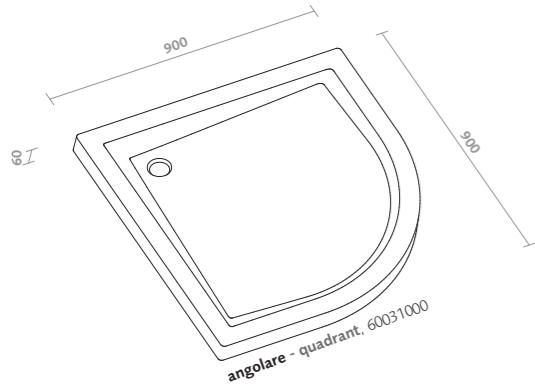

piatti doccia/60mm shower trays/60mm