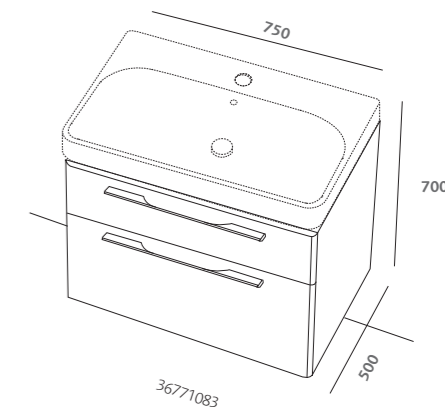

lavabo rettangolare 90
(36090000)
mobile sospeso 90 bianco lucido
(36772083)

rectangular washbasin 90
(36090000)
white high gloss
wall hung cabinet 90 (36772083)