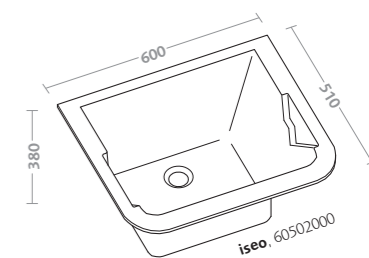

apparecchi speciali/lavatoi special items/washbasins