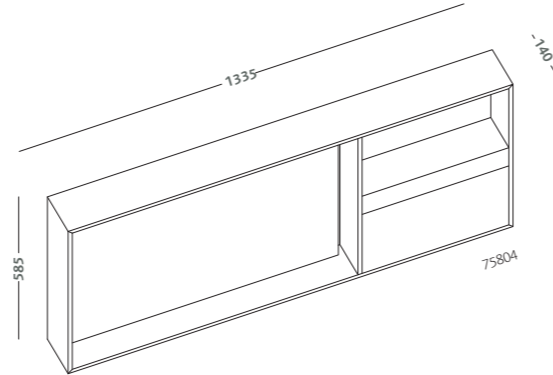

vaso (75365000)
bidet (75251000)
placca di comando Geberit
Sigma70 (115.625.FW.1)