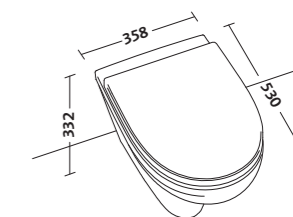

58010000

58011000

vaso sospeso (58010000)
bidet sospeso (58011000)
placca di comando Geberit
Sigma 20
satinato/cromato/satinato (115.882.KN.1)
piatto doccia seventy 120x80 (60188000)
sifone doccia Geberit d90 (150.552.21.1)

wall hung water closet (58010000)
wall hung bidet (58011000)
brushed/chrome/brushed actuator plate
Geberit Sigma 20 (115.882.KN.1)
shower trays seventy 120x80 (60188000)
shower drain Geberit d90 (150.552.21.1)