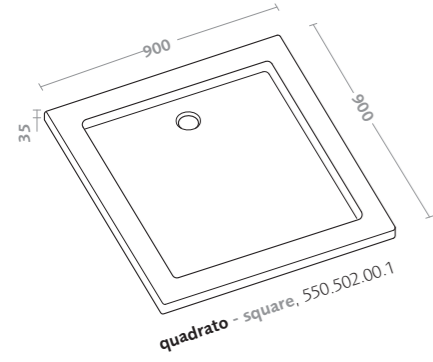

## piatti doccia collection shower trays

188	melua
192	arem
194	4.5
196	60mm
200	ground
202	bianco

piatti doccia in resin stone/MELUA resin stone shower trays/MELUA

piatto doccia rettangolare 100x80 Melua  
(550.505.00.1)