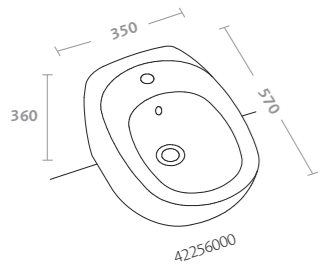

easy.02

vaso sospeso (42355000/56000)
bidet sospeso (42256000)
placca di comando Geberit Sigma30 doppio tasto
satinato / cromato / satinato (115.883.KN.1)

wall hung water closet (42355000/56000)
wall hung bidet (42256000)
actuator plate Geberit Sigma30 double button
brushed / chrome / brushed (115.883.KN.1)