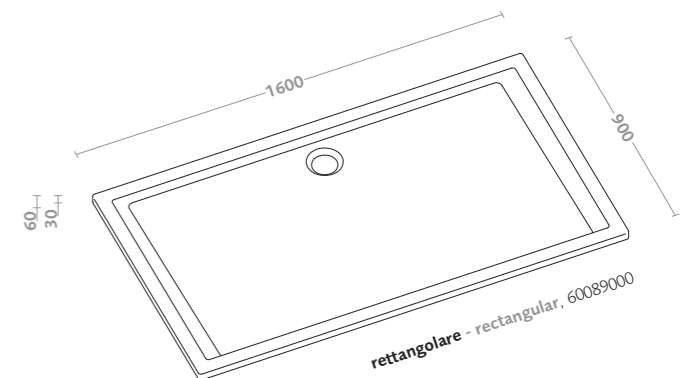

piatti doccia in acrilico/bianco acrylic shower trays/bianco

piatto doccia rettangolare in acrilico 140x90
bianco (60088000)
sifone doccia d90 (150.552.21.1)