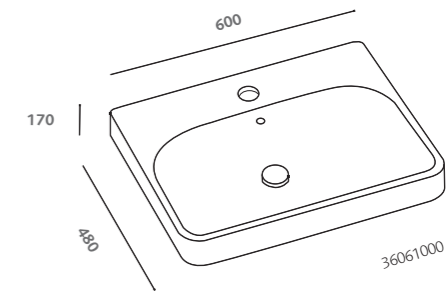

lavabo rettangolare 90 (36090000)
rectangular washbasin 90 (36090000)