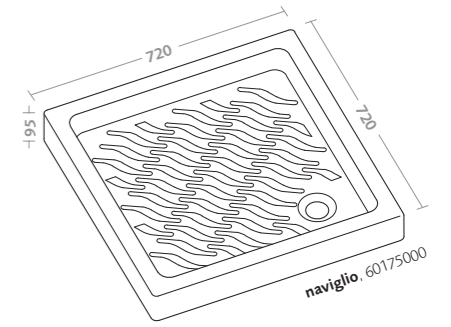

piatti doccia/naviglio shower trays/naviglio

piatto doccia naviglio (60179000)
sifone doccia d62 (150.689.21.1)

shower tray naviglio (60179000)
drain for shower tray d62 (150.689.21.1)