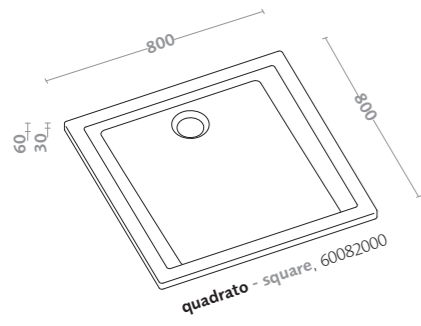

piatti doccia in acrilico/bianco acrylic shower trays/bianco