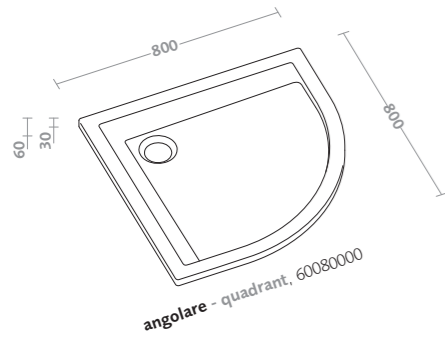

quadrato - square, 60084000