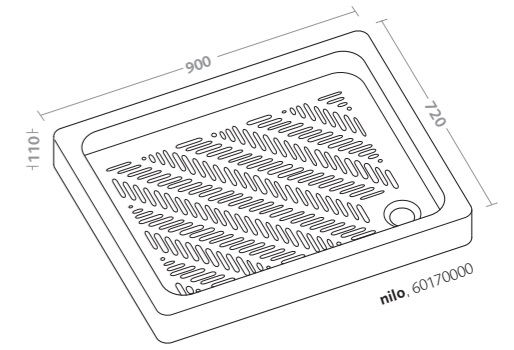

piatti doccia/nilo shower trays/nilo

piatto doccia nilo (60169000)
sifone doccia d62 (150.689.21.1)

shower tray nilo (60169000)
drain for shower tray d62 (150.689.21.1)