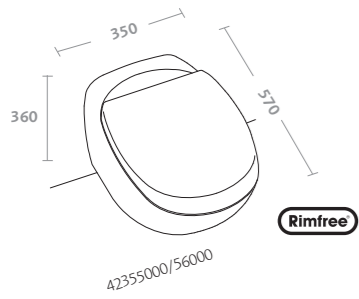

easy.02

vaso sospeso (42355000/56000)
bidet sospeso (42256000)
placca di comando Geberit Sigma30 doppio tasto
satinato / cromato / satinato (115.883.KN.1)

wall hung water closet (42355000/56000)
wall hung bidet (42256000)
actuator plate Geberit Sigma30 double button
brushed / chrome / brushed (115.883.KN.1)