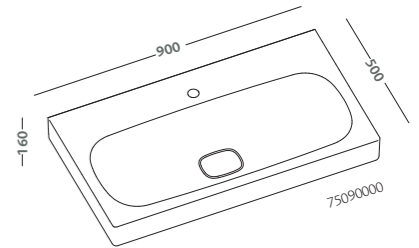

specchi 90x60 in rovere sabbia con cornice e illuminazione a led (75802094)
lavabi 60 (75060000)
mobili sospesi 60 in rovere sabbia e anta in vetro di colore grigio tortora (75769094)
pagine precedenti:
specchio 120x60 in rovere sabbia con cornice e illuminazione a led (75803094)
lavabo 120 (75120000)
mobile sospeso 120 in rovere sabbia e anta in vetro di colore grigio tortora (75774094)
vaso sospeso (75355000)
bidet sospeso (75256000)

sand oak mirrors 90x60 with frame and led illuminated (75802094)
washbasins 60 (75060000)
sand oak wall hung cabinet 60 and glass taupe door (75769094)
previous pages:
sand oak mirror 120x60 with frame and led illuminated (75803094)
washbasin 120 (75120000)
sand oak wall hung cabinet 120 and glass taupe door (75774094)
wall hung water closet (75355000)
wall hung bidet (75256000)