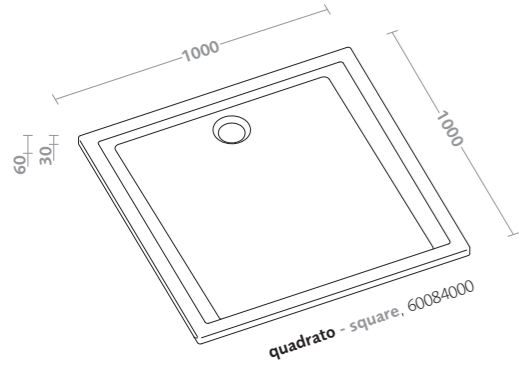

rectangular acrylic shower tray 140x90  
bianco (60088000)  
drain for shower tray d90 (150.552.21.1)

piatti doccia in acrilico/bianco acrylic shower trays/bianco

quadrato - square, 60082000

quadrato - square, 60083000