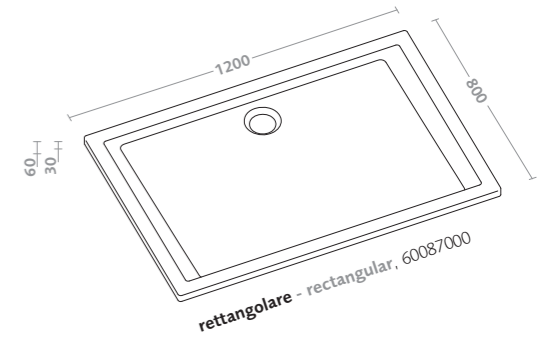

piatti doccia in acrilico/bianco acrylic shower trays/bianco

piatto doccia rettangolare in acrilico 140x90
bianco (60088000)
sifone doccia d90 (150.552.21.1)