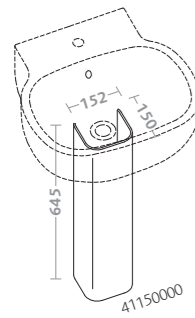

500

specchio 90x45 bianco lucido (41836083)
lavabo 52 (41060000)
sifone Geberit cromato per lavabo
(151.035.21.1)

gloss white mirror 90x45 (41836083)
washbasin 52 (41060000)
bright chrome plated trap Geberit for
washbasin (151.035.21.1)