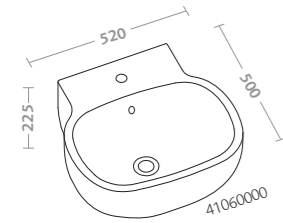

500

specchio 90x45 bianco lucido (41836083)
lavabo 52 (41060000)
sifone Geberit cromato per lavabo
(151.035.21.1)

gloss white mirror 90x45 (41836083)
washbasin 52 (41060000)
bright chrome plated trap Geberit for
washbasin (151.035.21.1)