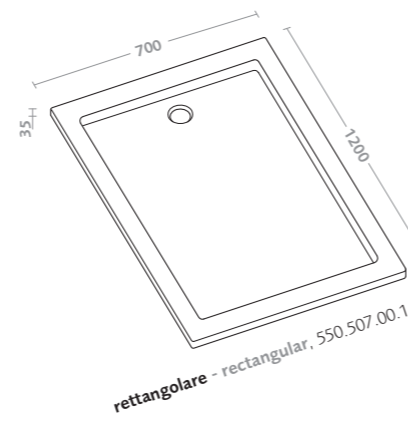

## piatti doccia collection shower trays

188	melua
192	arem
194	4.5
196	60mm
200	ground
202	bianco

piatti doccia in resin stone/MELUA resin stone shower trays/MELUA

piatto doccia rettangolare 100x80 Melua  
(550.505.00.1)