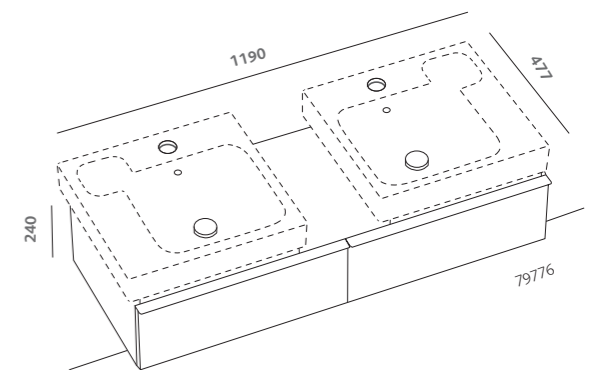

metrica

specchio 90x75 (79807000)
lavabo asimmetrico 50
destro (79051000)
mobile sospeso 90 grigio
lava opaco (79774075)
contenitore sospeso 45
grigio lava opaco (79801075)
vaso RIMFREE® (79335000/36000)
placca di comando Geberit
Sigma 70 acciaio spazzolato
(115.625.FW.1)

mirror 90x75 (79807000)
asymmetrical washbasin 50
right (79051000)
lava grey matt wall hung
cabinet 90 left (79774075)
lava grey matt wall hung
cabinet 45 (79801075)
RIMFREE® water closet
(79335000/36000)
steel brushed actuator plate
Geberit Sigma 70 (115.625.FW.1)