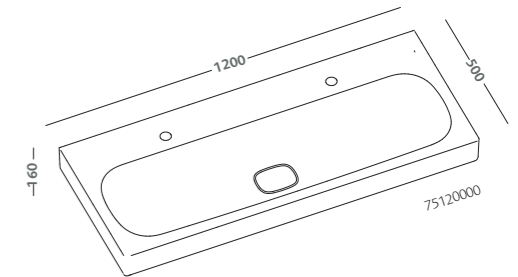

specchi 90x60 in rovere sabbia con cornice e illuminazione a led (75802094)
lavabi 60 (75060000)
mobili sospesi 60 in rovere sabbia e anta in vetro di colore grigio tortora (75769094)
pagine precedenti:
specchio 120x60 in rovere sabbia con cornice e illuminazione a led (75803094)
lavabo 120 (75120000)
mobile sospeso 120 in rovere sabbia e anta in vetro di colore grigio tortora (75774094)
vaso sospeso (75355000)
bidet sospeso (75256000)

sand oak mirrors 90x60 with frame and led illuminated (75802094)
washbasins 60 (75060000)
sand oak wall hung cabinet 60 and glass taupe door (75769094)
previous pages:
sand oak mirror 120x60 with frame and led illuminated (75803094)
washbasin 120 (75120000)
sand oak wall hung cabinet 120 and glass taupe door (75774094)
wall hung water closet (75355000)
wall hung bidet (75256000)