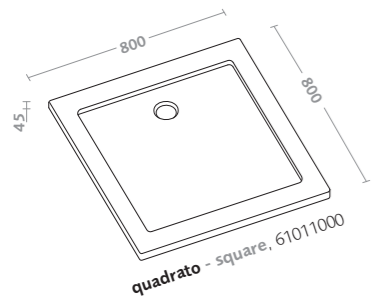

piatti doccia/4.5 shower trays/4.5

quadrato - square, 61011000