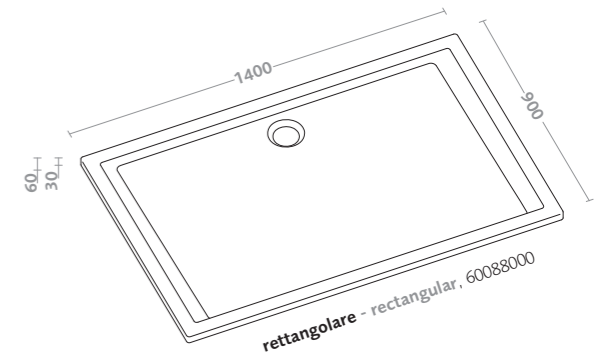

piatti doccia in acrilico/bianco acrylic shower trays/bianco

piatto doccia rettangolare in acrilico 140x90
bianco (60088000)
sifone doccia d90 (150.552.21.1)