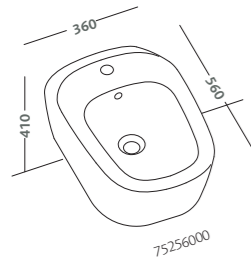

vaso (75365000)
bidet (75251000)
placca di comando Geberit
Sigma70 (115.625.FW.1)