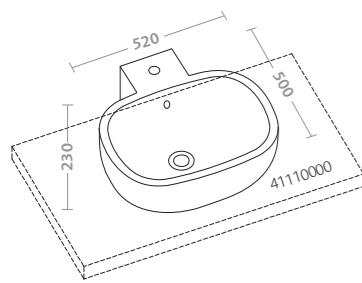

500

specchio 90x45 bianco lucido (41836083)
lavabo 52 (41060000)
sifone Geberit cromato per lavabo
(151.035.21.1)

gloss white mirror 90x45 (41836083)
washbasin 52 (41060000)
bright chrome plated trap Geberit for
washbasin (151.035.21.1)