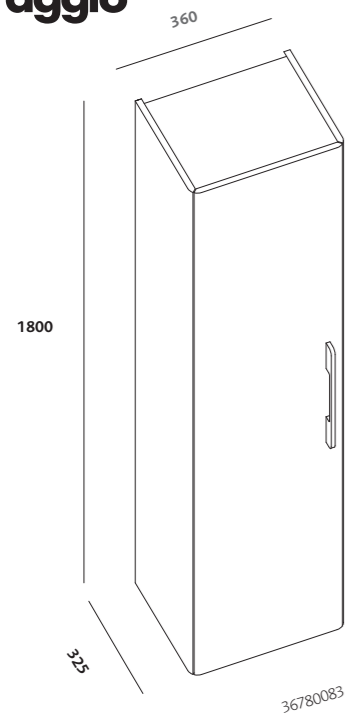

raggio

- specchio 90x65 (36807000)
  mobile sospeso
  90 bianco lucido (36772083)
- lavabo rettangolare 90
  (36090000)
- contenitore sospeso verticale
  180 bianco lucido (36780083)
- mirror 90x65 (36807000)
  white high gloss
- wall hung cabinet 90 (36772083)
  rectangular washbasin 90
  (36090000)
  white high gloss
- vertical cabinet (36780083)