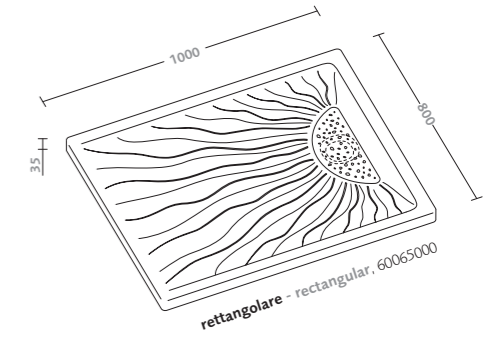

piatti doccia/arem shower trays/arem