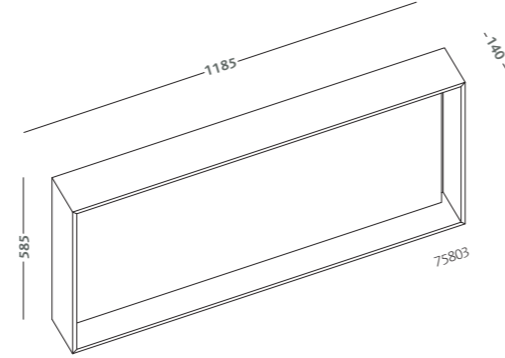

vaso (75365000)
bidet (75251000)
placca di comando Geberit
Sigma70 (115.625.FW.1)