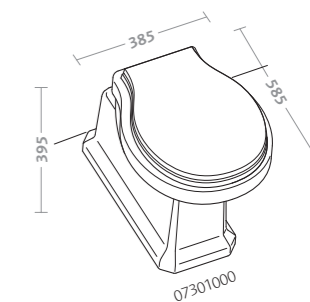

montebianco

**vaso (07370000) con cassetta (07470000)
e sedile (07761000)
bidet a tre fori (07201000)
pagine precedenti
lavabi 64 a tre fori (07021000)
colonna (07150000)
vaso (07370000) con cassetta (07470000)
e sedile (07760000)**

**water closet (07370000) with cistern (07470000)
and seat (07761000)
three tap-holes bidet (07201000)
previous pages
three tap-holes washbasins 64 (07021000)
pedestal (07150000)
water closet (07370000) with cistern (07470000)
and seat (07760000)**