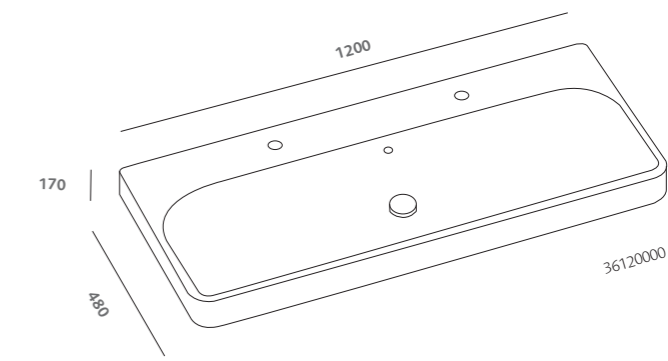

lavabo rettangolare 90 (36090000)
rectangular washbasin 90 (36090000)