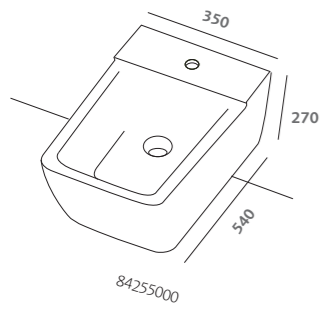

tower

vaso sospeso (84356000)
bidet sospeso (84255000)
placca di comando Geberit Sigma80
vetro a specchio (116.092.SM.1)

wall hung water closet (84356000)
wall hung bidet (84255000)
steel brushed actuator plate
Geberit Sigma70
(115.625.SM.1)