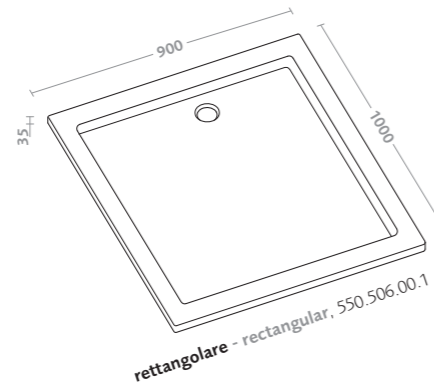

## piatti doccia collection shower trays

188	melua
192	arem
194	4.5
196	60mm
200	ground
202	bianco

piatti doccia in resin stone/MELUA resin stone shower trays/MELUA

piatto doccia rettangolare 100x80 Melua  
(550.505.00.1)