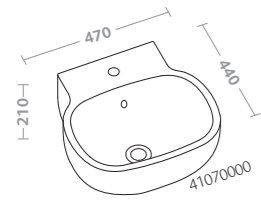

500

specchio 90x45 bianco lucido (41836083)
lavabo 52 (41060000)
sifone Geberit cromato per lavabo
(151.035.21.1)

gloss white mirror 90x45 (41836083)
washbasin 52 (41060000)
bright chrome plated trap Geberit for
washbasin (151.035.21.1)