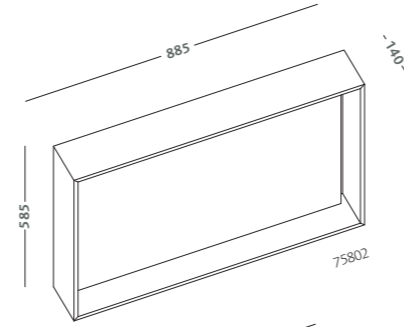

vaso (75365000)
bidet (75251000)
placca di comando Geberit
Sigma70 (115.625.FW.1)