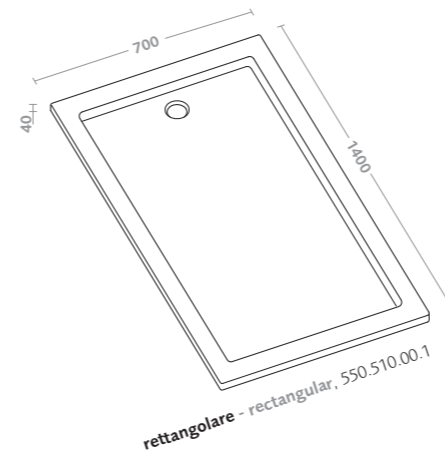

piatti doccia in resin stone/MELUA resin stone shower trays/MELUA

piatto doccia rettangolare 170x70 Melua (550.517.00.1)

rectangular shower tray 170x70 Melua (550.517.00.1)