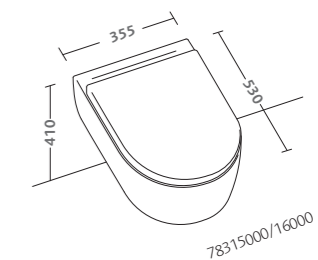

vaso sospeso completo di sedile (78316000)
bidet sospeso (78255000)
placca di comando Geberit Sigma50 nero RAL 9005
(115.788.DW.5)

wall hung water closet with seat (78316000)
wall hung bidet (78255000)
black RAL 9005 actuator plate Geberit Sigma50
(115.788.DW.5)

classic

126	raggio
142	fantasia 2
152	selnova pro
164	colibri 2
172	mago