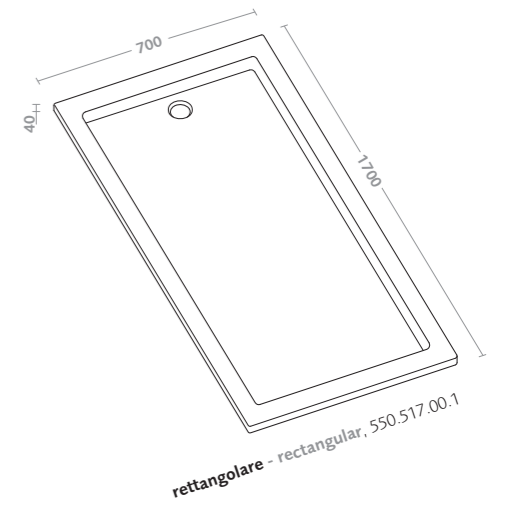

piatti doccia in resin stone/MELUA resin stone shower trays/MELUA

piatto doccia rettangolare 170x70 Melua (550.517.00.1)

rectangular shower tray 170x70 Melua (550.517.00.1)