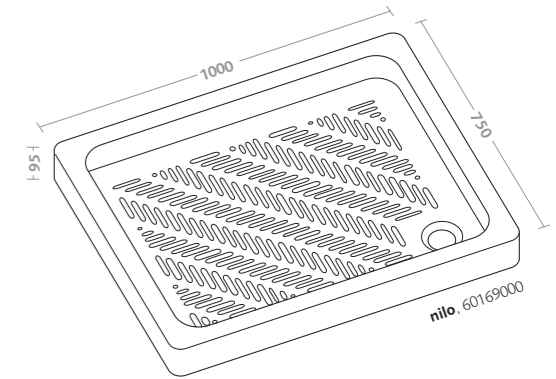

piatti doccia/nilo shower trays/nilo

piatto doccia nilo (60169000)
sifone doccia d62 (150.689.21.1)

shower tray nilo (60169000)
drain for shower tray d62 (150.689.21.1)