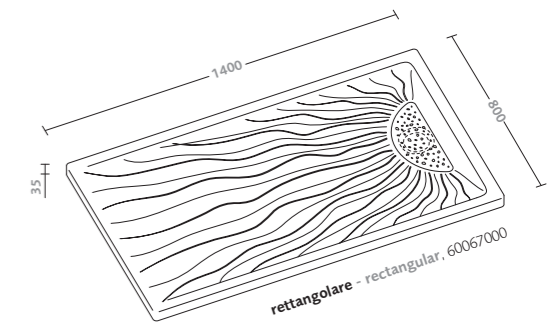

piatti doccia/arem shower trays/arem