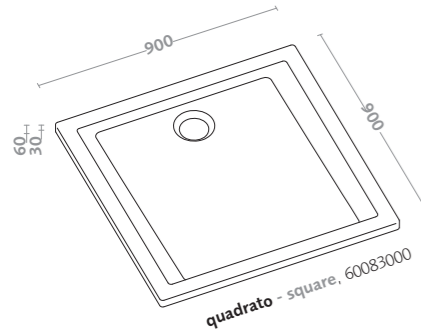

quadrato - square, 60082000