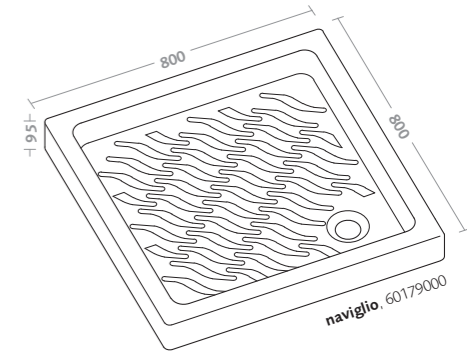

piatti doccia/naviglio shower trays/naviglio

piatto doccia naviglio (60179000)
sifone doccia d62 (150.689.21.1)

shower tray naviglio (60179000)
drain for shower tray d62 (150.689.21.1)