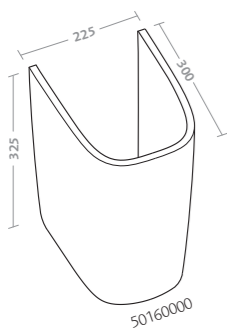

fantasia 2

lavabo 60 (50050000)
pagina precedente
lavabo 60 (50050000)
sifone Geberit cromato per lavabo
(151.035.21.1)

washbasin 60 (50050000)
previous page
washbasin 60 (50050000)
bright chrome platet trap
Geberit for washbasin
(151.035.21.1)