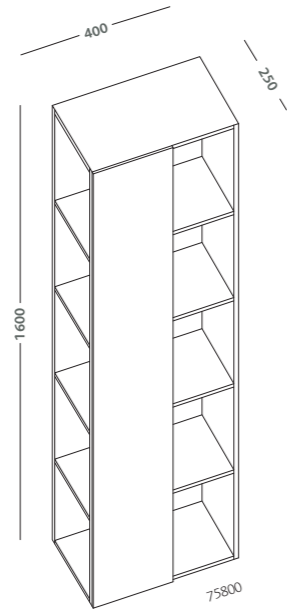

vaso (75365000)
bidet (75251000)
placca di comando Geberit
Sigma70 (115.625.FW.1)