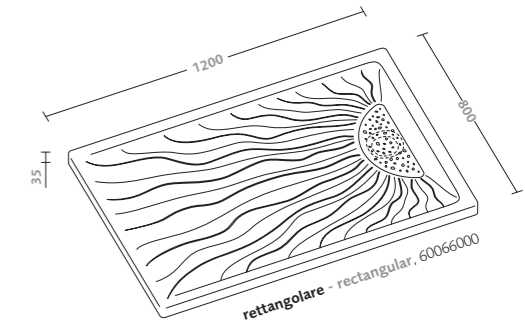

piatti doccia/arem shower trays/arem