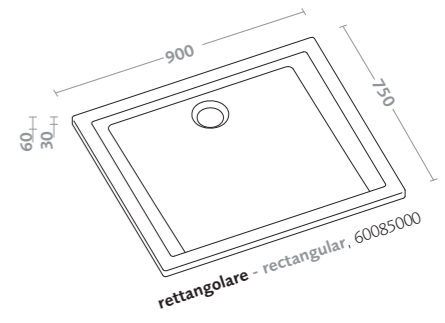

piatti doccia in acrilico/bianco acrylic shower trays/bianco

piatto doccia rettangolare in acrilico 140x90
bianco (60088000)
sifone doccia d90 (150.552.21.1)