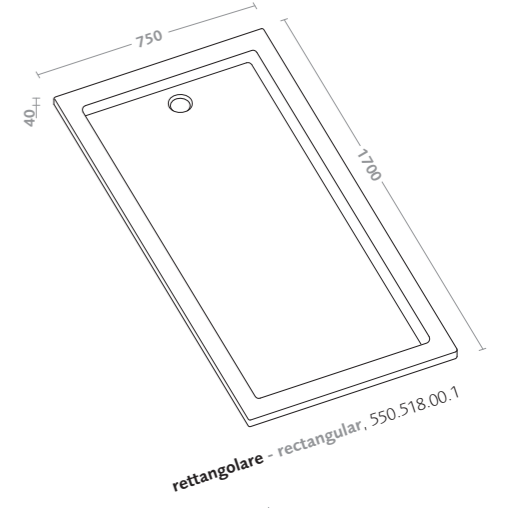

piatti doccia in resin stone/MELUA resin stone shower trays/MELUA

piatto doccia rettangolare 170x70 Melua (550.517.00.1)

rectangular shower tray 170x70 Melua (550.517.00.1)