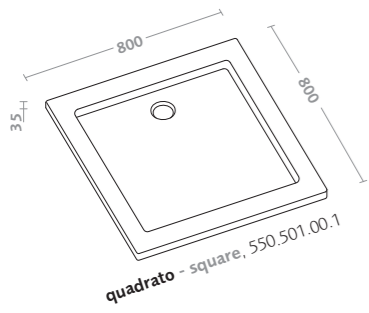

## piatti doccia collection shower trays

188	melua
192	arem
194	4.5
196	60mm
200	ground
202	bianco

piatti doccia in resin stone/MELUA resin stone shower trays/MELUA

piatto doccia rettangolare 100x80 Melua  
(550.505.00.1)