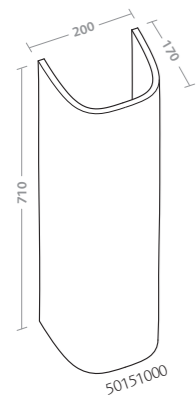

fantasia 2

lavabo 60 (50050000)
pagina precedente
lavabo 60 (50050000)
sifone Geberit cromato per lavabo
(151.035.21.1)

washbasin 60 (50050000)
previous page
washbasin 60 (50050000)
bright chrome platet trap
Geberit for washbasin
(151.035.21.1)