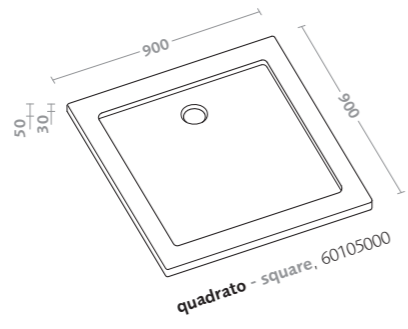

piatti doccia in acrilico/ground acrylic shower trays/ground

piatto doccia angolare in acrilico 90x90
ground (60101000)
sifone doccia d90 (150.552.21.1)

ground quadrant acrylic
shower tray 90x90 (60101000)
drain for shower tray d90 (150.552.21.1)