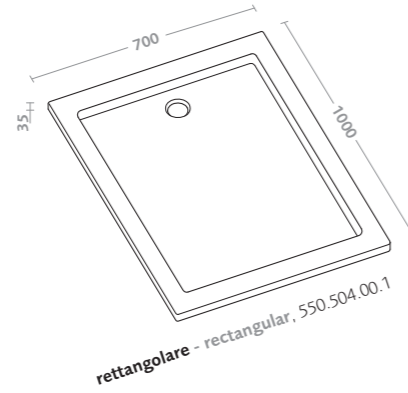

## piatti doccia collection shower trays

188	melua
192	arem
194	4.5
196	60mm
200	ground
202	bianco

piatti doccia in resin stone/MELUA resin stone shower trays/MELUA

piatto doccia rettangolare 100x80 Melua  
(550.505.00.1)