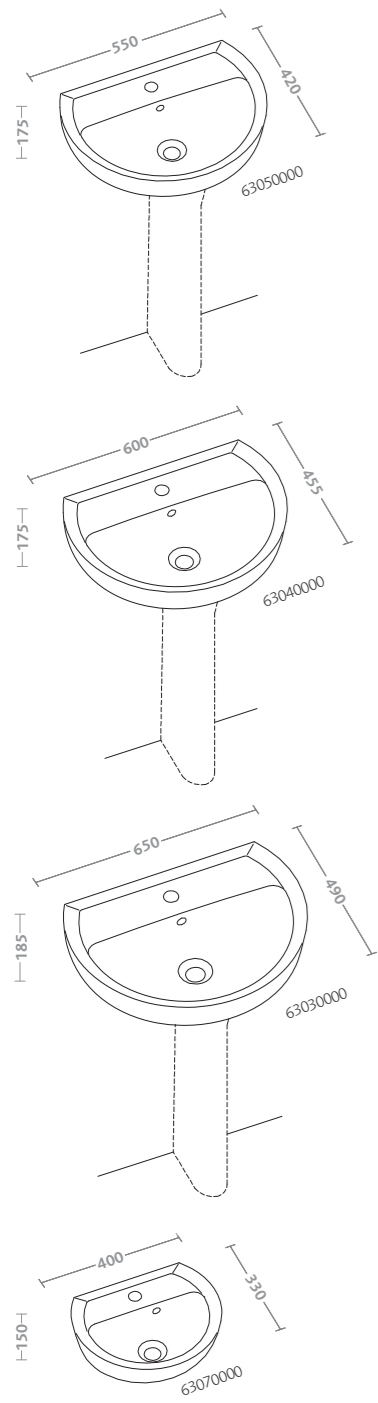

colibrì 2

lavabo 65 (63030000)
colonna (63150000)
pagina precedente
lavabo 60 (63040000)

washbasin 65 (63030000)
pedestal (63150000)
previous page
washbasin 60 (63040000)