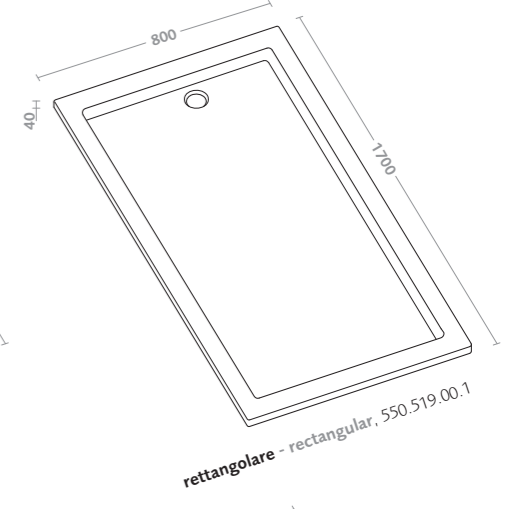

piatti doccia in resin stone/MELUA resin stone shower trays/MELUA

piatto doccia rettangolare 170x70 Melua (550.517.00.1)

rectangular shower tray 170x70 Melua (550.517.00.1)