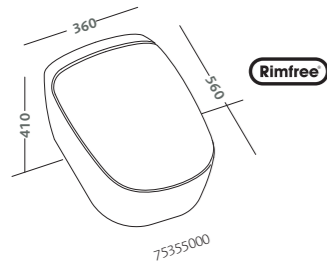

vaso (75365000)
bidet (75251000)
placca di comando Geberit
Sigma70 (115.625.FW.1)