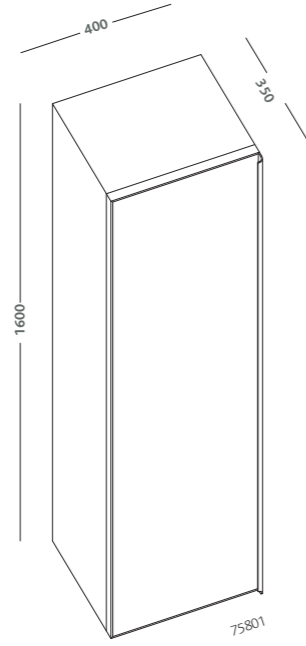

vaso (75365000)
bidet (75251000)
placca di comando Geberit
Sigma70 (115.625.FW.1)