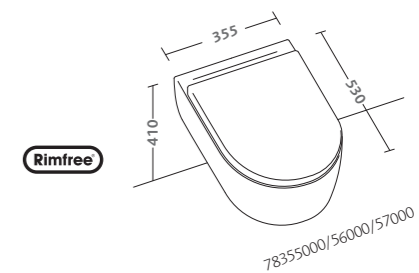

vaso sospeso completo di sedile (78316000)
bidet sospeso (78255000)
placca di comando Geberit Sigma50 nero RAL 9005
(115.788.DW.5)

wall hung water closet with seat (78316000)
wall hung bidet (78255000)
black RAL 9005 actuator plate Geberit Sigma50
(115.788.DW.5)

classic

126	raggio
142	fantasia 2
152	selnova pro
164	colibri 2
172	mago