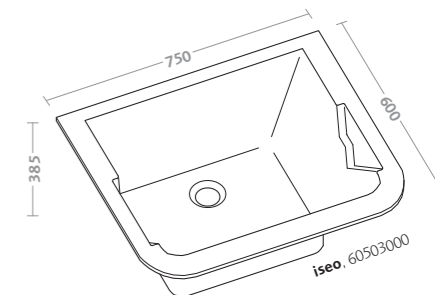

apparecchi speciali/lavatoi special items/washbasins