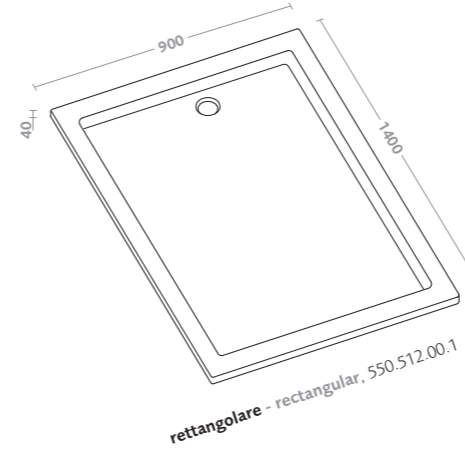

piatti doccia in resin stone/MELUA resin stone shower trays/MELUA

piatto doccia rettangolare 170x70 Melua (550.517.00.1)

rectangular shower tray 170x70 Melua (550.517.00.1)