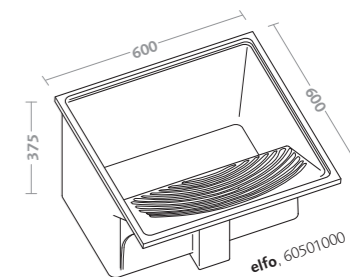

apparecchi speciali/lavatoi special items/washbasins