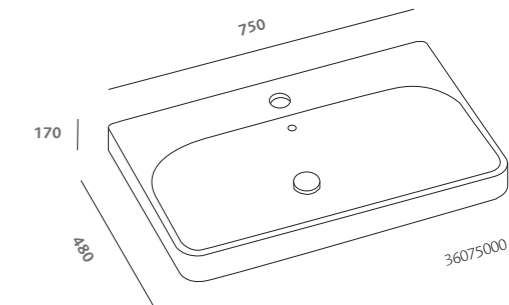

lavabo rettangolare 90 (36090000)
rectangular washbasin 90 (36090000)