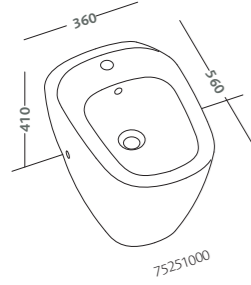

vaso (75365000)
bidet (75251000)
placca di comando Geberit
Sigma70 (115.625.FW.1)