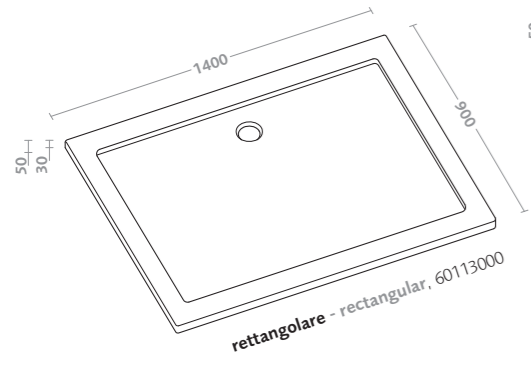

rettangolare - rectangular, 60113000