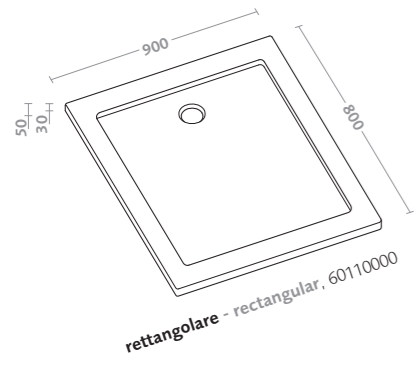

piatti doccia in acrilico/ground acrylic shower trays/ground

rettangolare - rectangular, 60110000