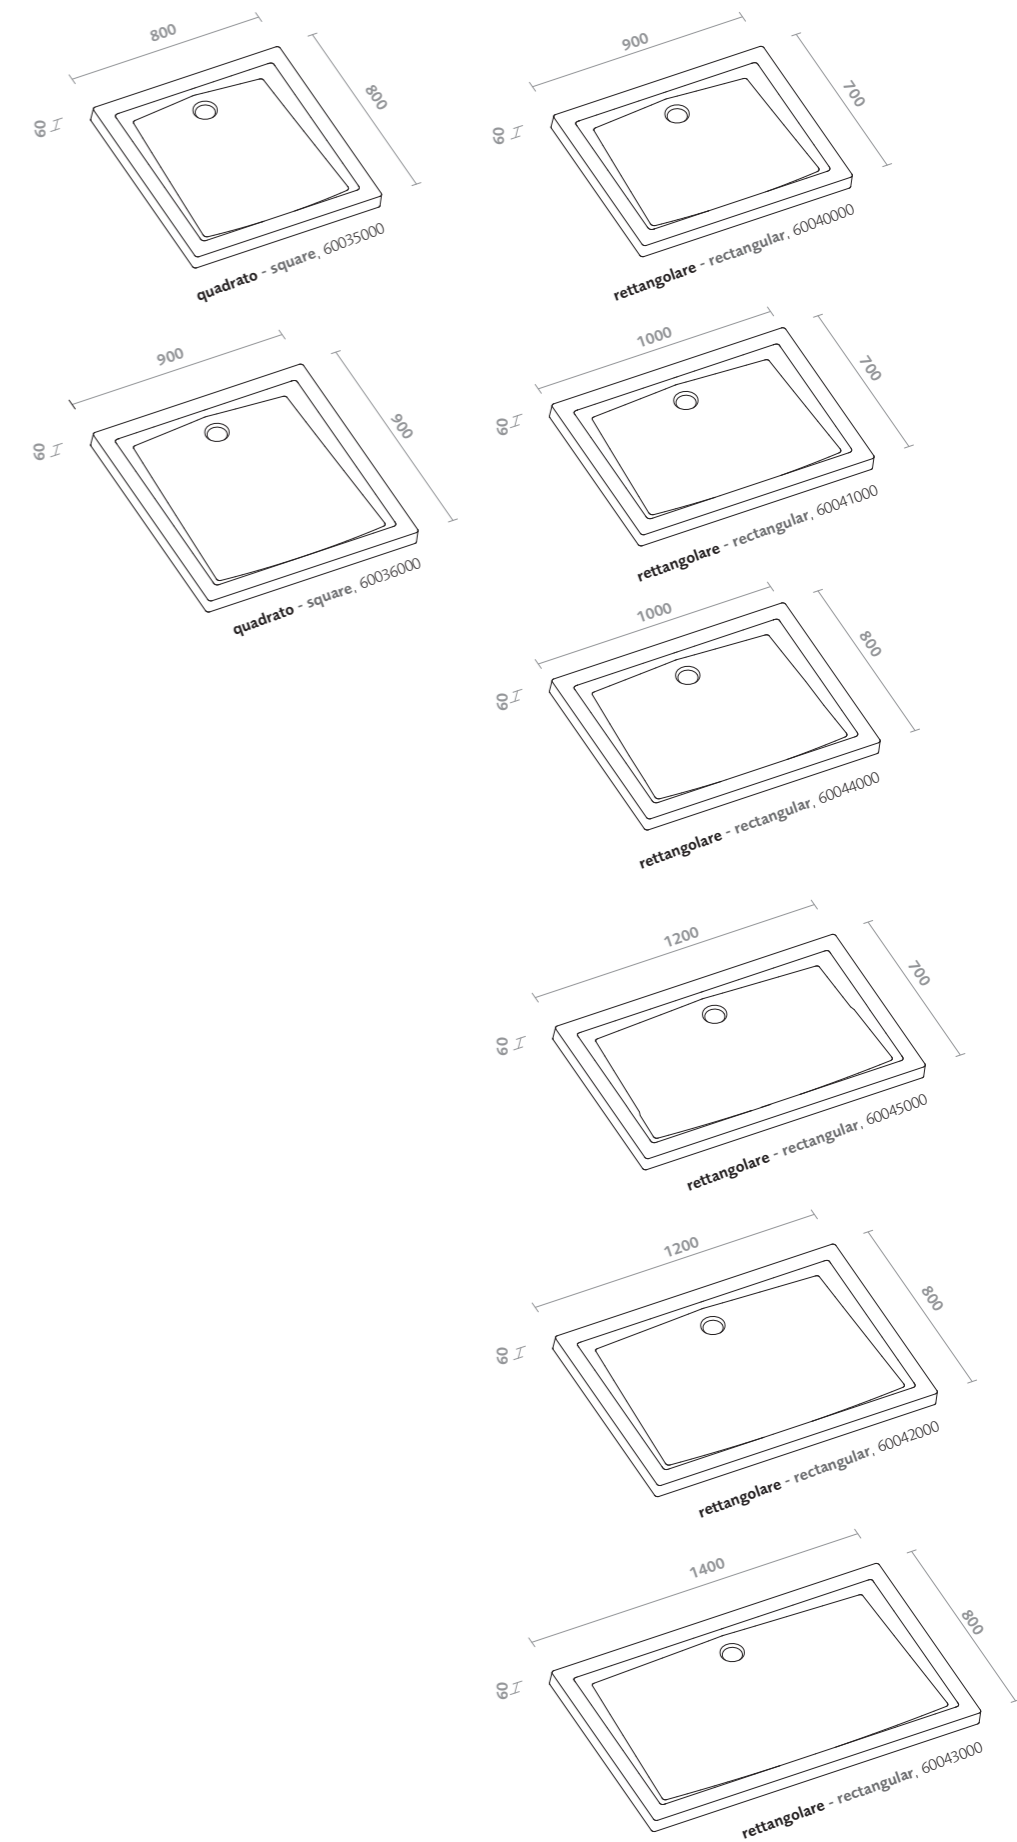

piatti doccia/60mm shower trays/60mm

**piatto doccia rettangolare 120x80
(60042000) 60mm
sifone doccia d90 (150.552.21.1)**