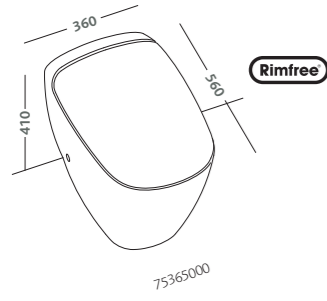

vaso (75365000)
bidet (75251000)
placca di comando Geberit
Sigma70 (115.625.FW.1)