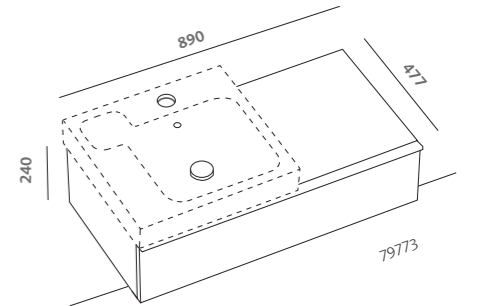

metrica

specchio 90x75 (79807000)
lavabo asimmetrico 50
destro (79051000)
mobile sospeso 90 grigio
lava opaco (79774075)
contenitore sospeso 45
grigio lava opaco (79801075)
vaso RIMFREE® (79335000/36000)
placca di comando Geberit
Sigma 70 acciaio spazzolato
(115.625.FW.1)

mirror 90x75 (79807000)
asymmetrical washbasin 50
right (79051000)
lava grey matt wall hung
cabinet 90 left (79774075)
lava grey matt wall hung
cabinet 45 (79801075)
RIMFREE® water closet
(79335000/36000)
steel brushed actuator plate
Geberit Sigma 70 (115.625.FW.1)