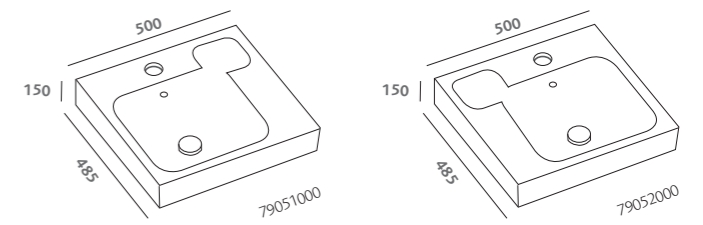

metrica

specchio 90x75 (79807000)
lavabo asimmetrico 50
destro (79051000)
mobile sospeso 90 grigio
lava opaco (79774075)
contenitore sospeso 45
grigio lava opaco (79801075)
vaso RIMFREE® (79335000/36000)
placca di comando Geberit
Sigma 70 acciaio spazzolato
(115.625.FW.1)

mirror 90x75 (79807000)
asymmetrical washbasin 50
right (79051000)
lava grey matt wall hung
cabinet 90 left (79774075)
lava grey matt wall hung
cabinet 45 (79801075)
RIMFREE® water closet
(79335000/36000)
steel brushed actuator plate
Geberit Sigma 70 (115.625.FW.1)