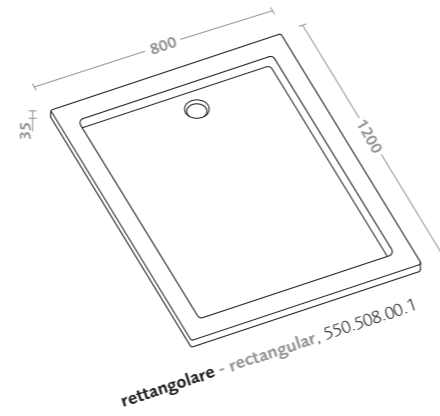

## piatti doccia collection shower trays

188	melua
192	arem
194	4.5
196	60mm
200	ground
202	bianco

piatti doccia in resin stone/MELUA resin stone shower trays/MELUA

piatto doccia rettangolare 100x80 Melua  
(550.505.00.1)