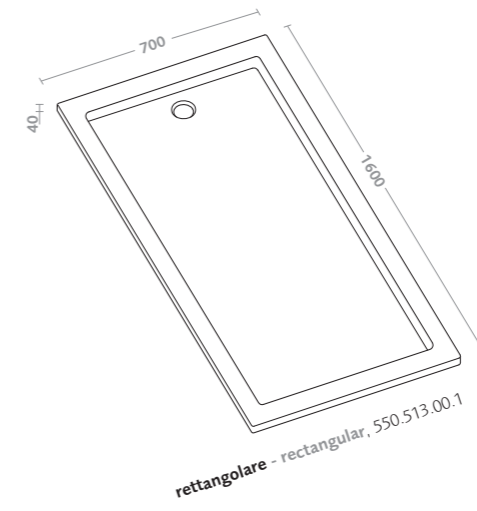

piatti doccia in resin stone/MELUA resin stone shower trays/MELUA

piatto doccia rettangolare 170x70 Melua (550.517.00.1)

rectangular shower tray 170x70 Melua (550.517.00.1)