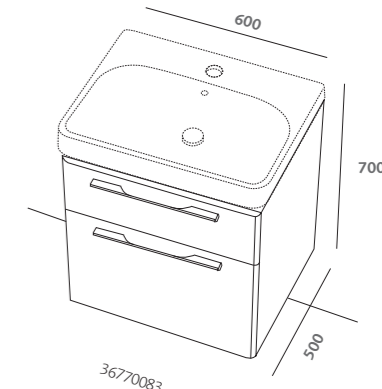

lavabo rettangolare 90
(36090000)
mobile sospeso 90 bianco lucido
(36772083)

rectangular washbasin 90
(36090000)
white high gloss
wall hung cabinet 90 (36772083)