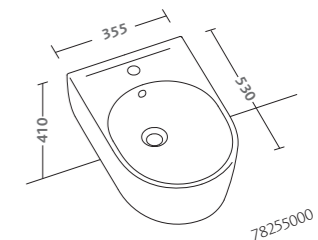

vaso sospeso completo di sedile (78316000)
bidet sospeso (78255000)
placca di comando Geberit Sigma50 nero RAL 9005
(115.788.DW.5)

wall hung water closet with seat (78316000)
wall hung bidet (78255000)
black RAL 9005 actuator plate Geberit Sigma50
(115.788.DW.5)

classic

126	raggio
142	fantasia 2
152	selnova pro
164	colibri 2
172	mago