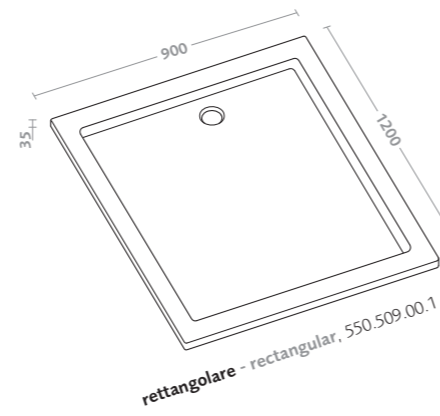

## piatti doccia collection shower trays

188	melua
192	arem
194	4.5
196	60mm
200	ground
202	bianco

piatti doccia in resin stone/MELUA resin stone shower trays/MELUA

piatto doccia rettangolare 100x80 Melua  
(550.505.00.1)