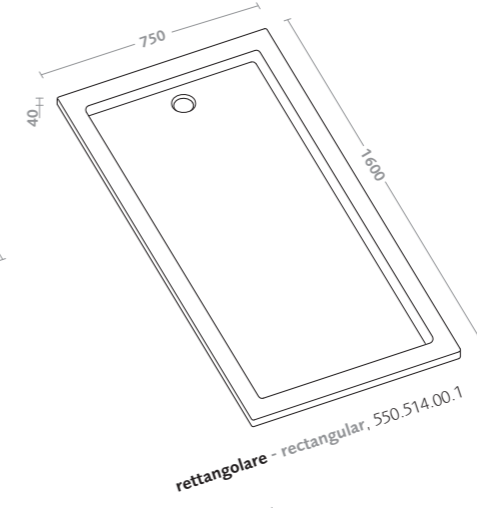

piatti doccia in resin stone/MELUA resin stone shower trays/MELUA

piatto doccia rettangolare 170x70 Melua (550.517.00.1)

rectangular shower tray 170x70 Melua (550.517.00.1)