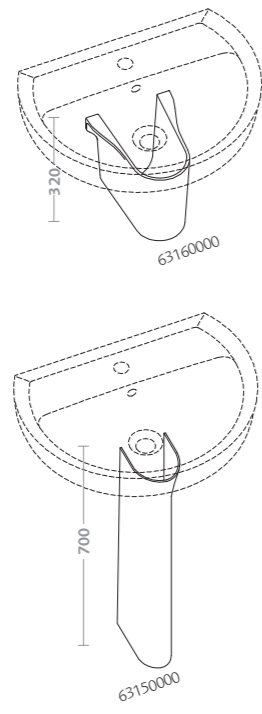

colibrì 2

lavabo 65 (63030000)
colonna (63150000)
pagina precedente
lavabo 60 (63040000)

washbasin 65 (63030000)
pedestal (63150000)
previous page
washbasin 60 (63040000)