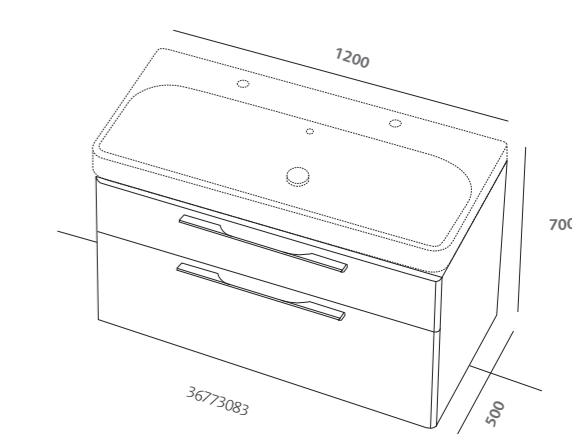

lavabo rettangolare 90
(36090000)
mobile sospeso 90 bianco lucido
(36772083)

rectangular washbasin 90
(36090000)
white high gloss
wall hung cabinet 90 (36772083)