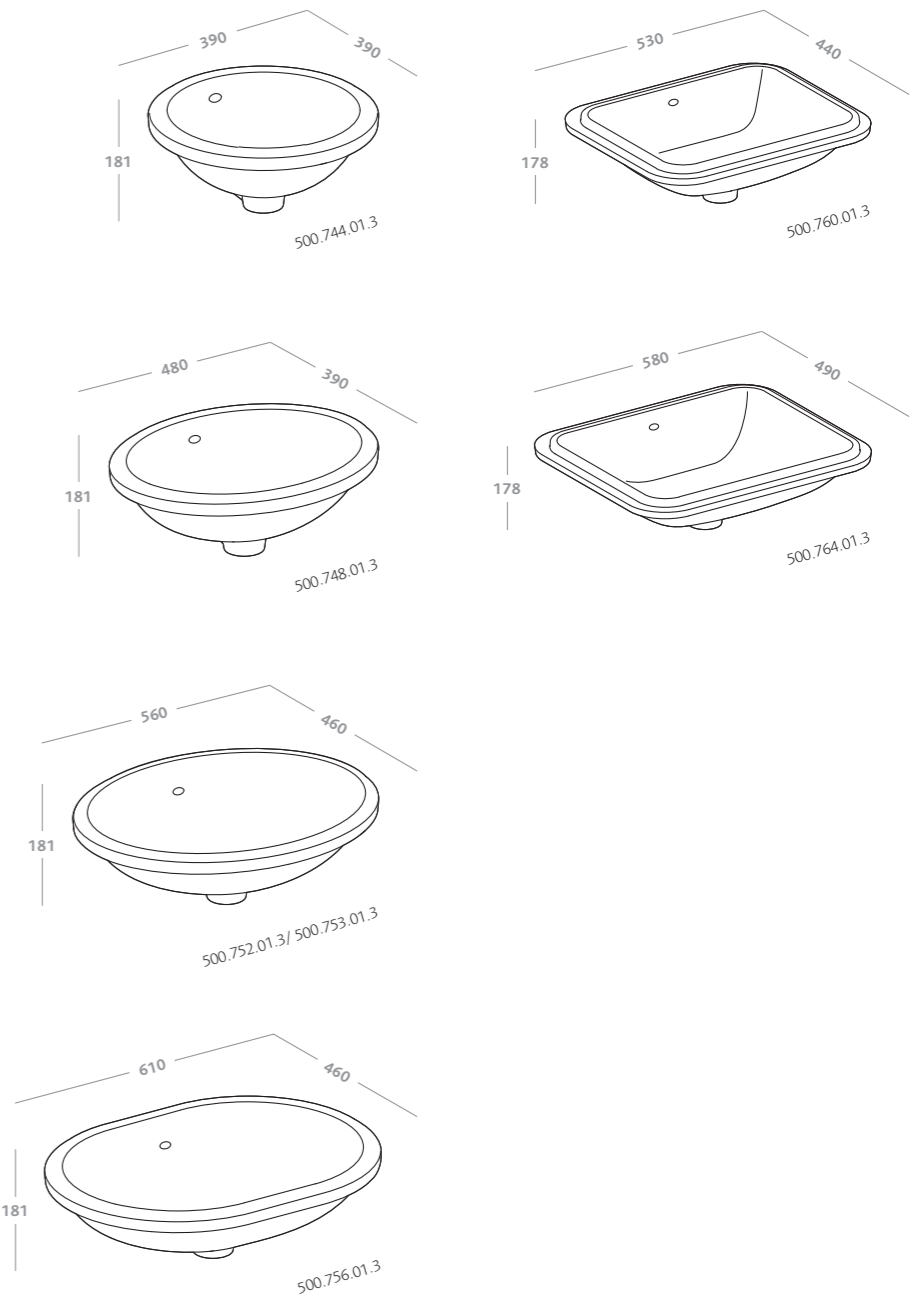

lavabi sottopiano da incasso under-countertop washbasins

lavabo sottopiano da incasso rettangolare 50x40 (500.764.01.3)

under-countertop washbasin rectangular 50x40 (500.764.01.3)