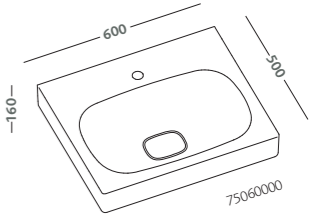

specchi 90x60 in rovere sabbia con cornice e illuminazione a led (75802094)
lavabi 60 (75060000)
mobili sospesi 60 in rovere sabbia e anta in vetro di colore grigio tortora (75769094)
pagine precedenti:
specchio 120x60 in rovere sabbia con cornice e illuminazione a led (75803094)
lavabo 120 (75120000)
mobile sospeso 120 in rovere sabbia e anta in vetro di colore grigio tortora (75774094)
vaso sospeso (75355000)
bidet sospeso (75256000)

sand oak mirrors 90x60 with frame and led illuminated (75802094)
washbasins 60 (75060000)
sand oak wall hung cabinet 60 and glass taupe door (75769094)
previous pages:
sand oak mirror 120x60 with frame and led illuminated (75803094)
washbasin 120 (75120000)
sand oak wall hung cabinet 120 and glass taupe door (75774094)
wall hung water closet (75355000)
wall hung bidet (75256000)