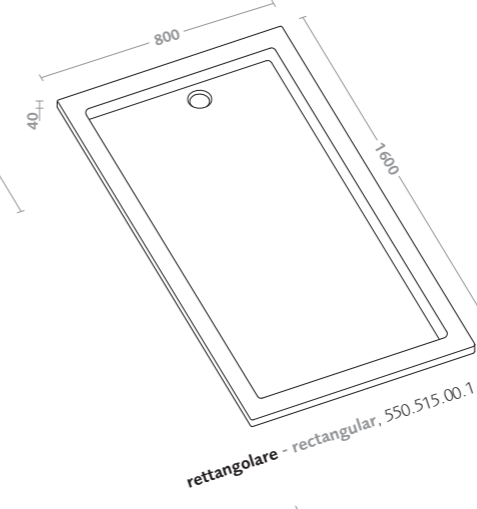

piatti doccia in resin stone/MELUA resin stone shower trays/MELUA

piatto doccia rettangolare 170x70 Melua (550.517.00.1)

rectangular shower tray 170x70 Melua (550.517.00.1)