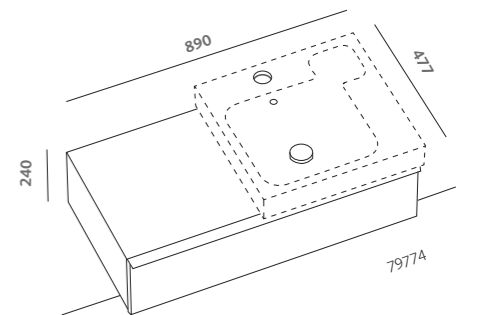

metrica

specchio 90x75 (79807000)
lavabo asimmetrico 50
destro (79051000)
mobile sospeso 90 grigio
lava opaco (79774075)
contenitore sospeso 45
grigio lava opaco (79801075)
vaso RIMFREE® (79335000/36000)
placca di comando Geberit
Sigma 70 acciaio spazzolato
(115.625.FW.1)

mirror 90x75 (79807000)
asymmetrical washbasin 50
right (79051000)
lava grey matt wall hung
cabinet 90 left (79774075)
lava grey matt wall hung
cabinet 45 (79801075)
RIMFREE® water closet
(79335000/36000)
steel brushed actuator plate
Geberit Sigma 70 (115.625.FW.1)