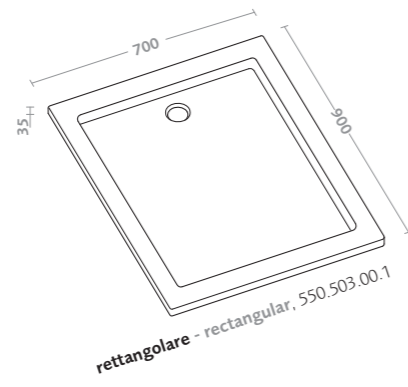

## piatti doccia collection shower trays

188	melua
192	arem
194	4.5
196	60mm
200	ground
202	bianco

piatti doccia in resin stone/MELUA resin stone shower trays/MELUA

piatto doccia rettangolare 100x80 Melua  
(550.505.00.1)