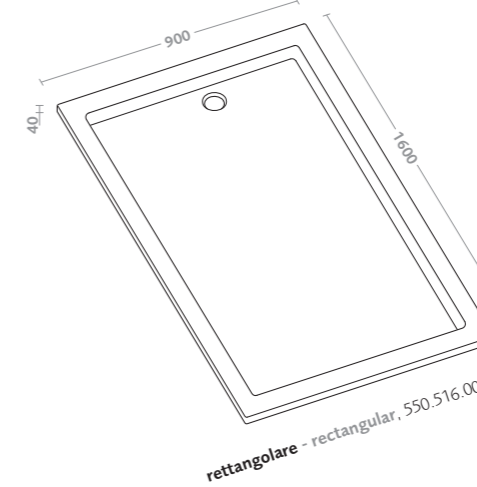

piatti doccia in resin stone/MELUA resin stone shower trays/MELUA

piatto doccia rettangolare 170x70 Melua (550.517.00.1)

rectangular shower tray 170x70 Melua (550.517.00.1)