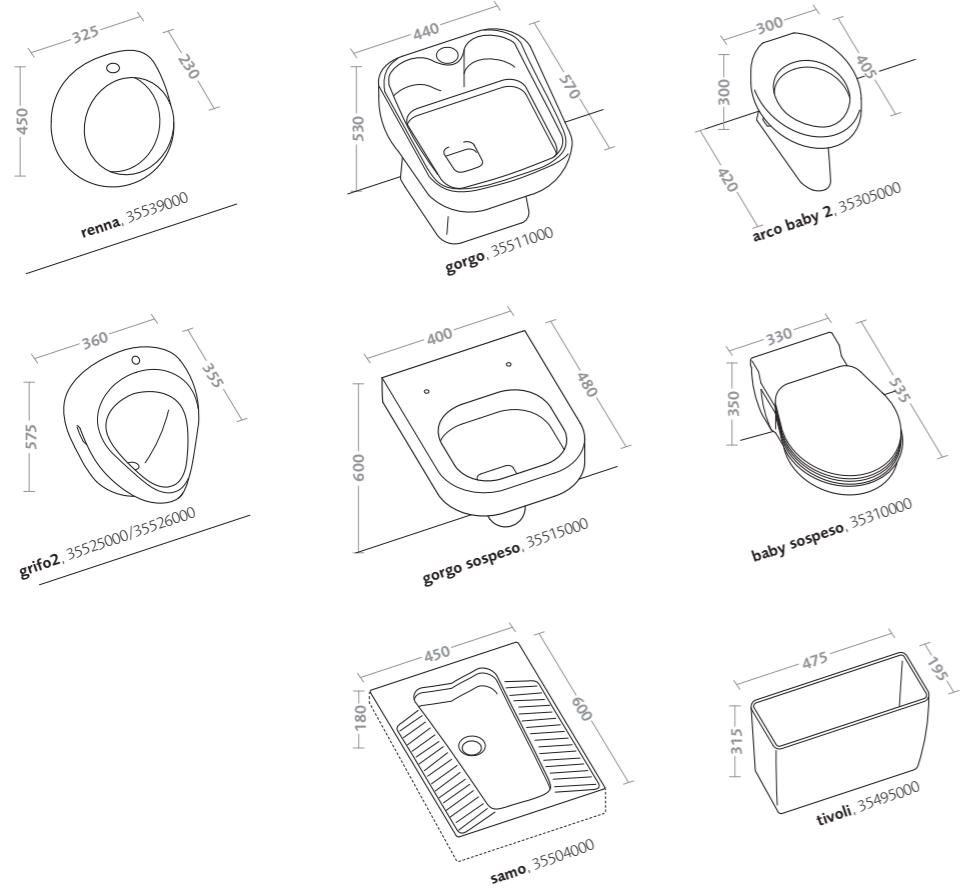

apparecchi speciali/orinatoi e sanitari special items/sanitaryware

vasi baby sospeso (35310000)

wall hung water closets baby (35310000)