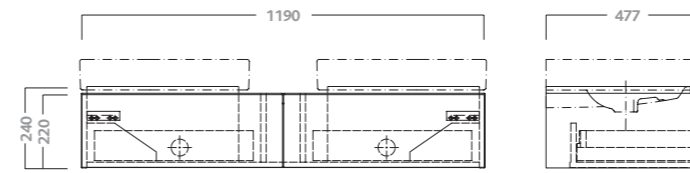

completamento codice
complete code

- 083 bianco lucido
  083 white high gloss
- 095 grigio platino lucido
  095 platin grey high gloss