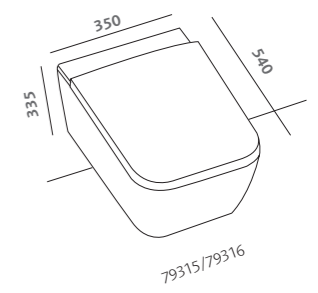

vaso (79331)
bidet (79251)

water closet (79331)
bidet (79251)