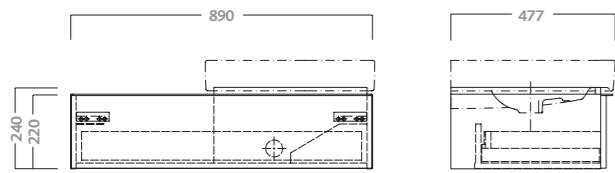

completamento codice
complete code

- 083 bianco lucido
  083 white high gloss
- 095 grigio platino lucido
  095 platin grey high gloss