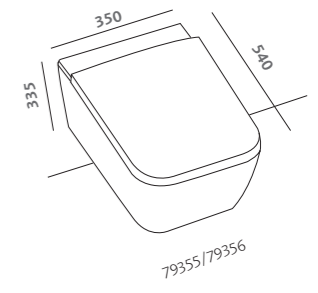

vaso (79331)
bidet (79251)

water closet (79331)
bidet (79251)