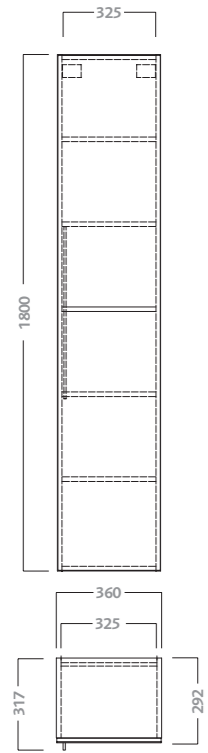

**contenitore verticale 180
con anta reversibile**

codice	descrizione
79804	contenitore verticale 180 con anta reversibile

**vertical cabinet 180
with reversible door**

code	description
79804	vertical cabinet 180 with reversible door