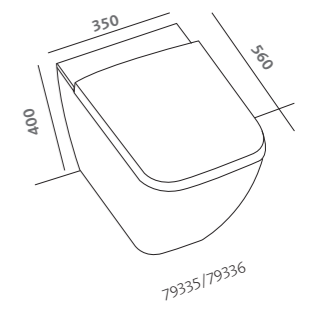

vaso (79331)
bidet (79251)

water closet (79331)
bidet (79251)