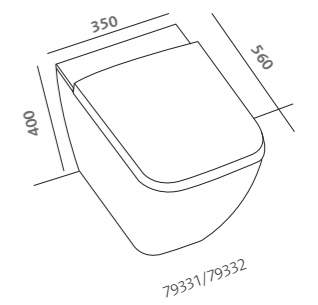

vaso (79331)
bidet (79251)

water closet (79331)
bidet (79251)