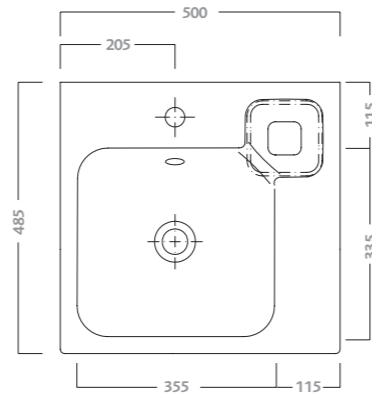

lavabo asimmetrico 50 sinistro
disponibile per rubinetteria monoforo.
completo di vassoio in plexiglass satinato 79810.
fissaggio a parete con bulloni.
abbinabile a mobili 79773, 79776. peso Kg ca. 16,5

codice	descrizione
79052	lavabo 50 sx

asymmetrical washbasin 50 left
available with one tap-hole. with satin plexiglass tray 79810.
wall fixing by bolts. to combine with furniture 79773, 79776.
approx. weight kg 16,5

code	description
79052	washbasin 50 l

lavabo asimmetrico 50 destro
disponibile per rubinetteria monoforo.
completo di vassoio in plexiglass satinato 79810.
fissaggio a parete con bulloni. abbinabile a mobili 79774,
79776. peso Kg ca. 16,5

codice	descrizione
79051	lavabo 50 dx

asymmetrical washbasin 50 right
available with one tap-hole. with satin plexiglass tray 79810.
wall fixing by bolts. to combine with furniture 79774, 79776.
approx. weight kg 16,5

code	description
79051	washbasin 50 r