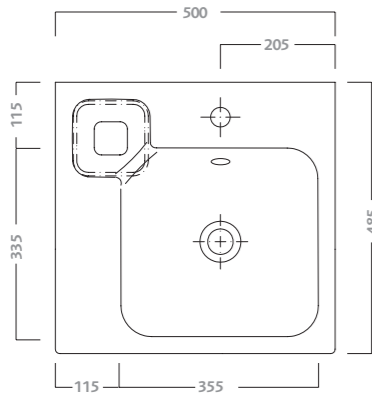

lavabo asimmetrico 50 sinistro
disponibile per rubinetteria monoforo.
completo di vassoio in plexiglass satinato 79810.
fissaggio a parete con bulloni.
abbinabile a mobili 79773, 79776. peso Kg ca. 16,5

codice	descrizione
79052	lavabo 50 sx

asymmetrical washbasin 50 left
available with one tap-hole. with satin plexiglass tray 79810.
wall fixing by bolts. to combine with furniture 79773, 79776.
approx. weight kg 16,5

code	description
79052	washbasin 50 l

lavabo asimmetrico 50 destro
disponibile per rubinetteria monoforo.
completo di vassoio in plexiglass satinato 79810.
fissaggio a parete con bulloni. abbinabile a mobili 79774,
79776. peso Kg ca. 16,5

codice	descrizione
79051	lavabo 50 dx

asymmetrical washbasin 50 right
available with one tap-hole. with satin plexiglass tray 79810.
wall fixing by bolts. to combine with furniture 79774, 79776.
approx. weight kg 16,5

code	description
79051	washbasin 50 r