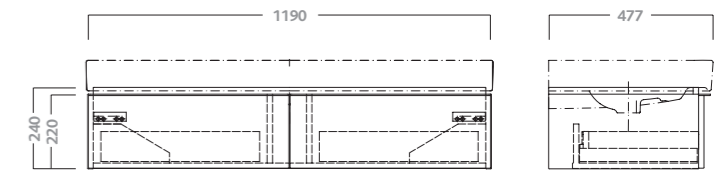

completamento codice
complete code

- 083 bianco lucido
  083 white high gloss
- 095 grigio platino lucido
  095 platin grey high gloss