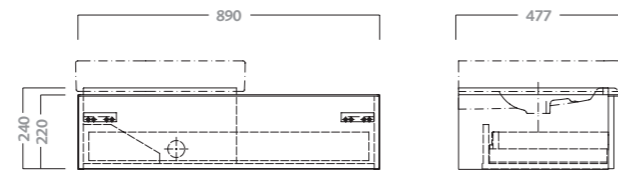

completamento codice
complete code

- 083 bianco lucido
  083 white high gloss
- 095 grigio platino lucido
  095 platin grey high gloss