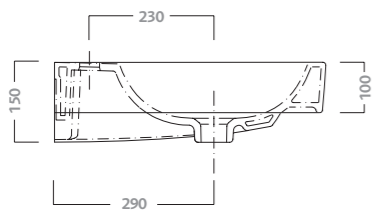

lavabo asimmetrico 50 sinistro
disponibile per rubinetteria monoforo.
completo di vassoio in plexiglass satinato 79810.
fissaggio a parete con bulloni.
abbinabile a mobili 79773, 79776. peso Kg ca. 16,5

codice	descrizione
79052	lavabo 50 sx

asymmetrical washbasin 50 left
available with one tap-hole. with satin plexiglass tray 79810.
wall fixing by bolts. to combine with furniture 79773, 79776.
approx. weight kg 16,5

code	description
79052	washbasin 50 l

lavabo asimmetrico 50 destro
disponibile per rubinetteria monoforo.
completo di vassoio in plexiglass satinato 79810.
fissaggio a parete con bulloni. abbinabile a mobili 79774,
79776. peso Kg ca. 16,5

codice	descrizione
79051	lavabo 50 dx

asymmetrical washbasin 50 right
available with one tap-hole. with satin plexiglass tray 79810.
wall fixing by bolts. to combine with furniture 79774, 79776.
approx. weight kg 16,5

code	description
79051	washbasin 50 r