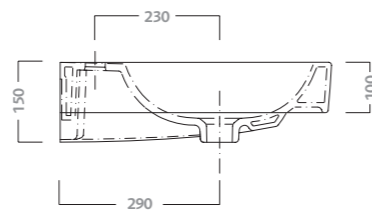

lavabo asimmetrico 50 sinistro
disponibile per rubinetteria monoforo.
completo di vassoio in plexiglass satinato 79810.
fissaggio a parete con bulloni.
abbinabile a mobili 79773, 79776. peso Kg ca. 16,5

codice	descrizione
79052	lavabo 50 sx

asymmetrical washbasin 50 left
available with one tap-hole. with satin plexiglass tray 79810.
wall fixing by bolts. to combine with furniture 79773, 79776.
approx. weight kg 16,5

code	description
79052	washbasin 50 l

lavabo asimmetrico 50 destro
disponibile per rubinetteria monoforo.
completo di vassoio in plexiglass satinato 79810.
fissaggio a parete con bulloni. abbinabile a mobili 79774,
79776. peso Kg ca. 16,5

codice	descrizione
79051	lavabo 50 dx

asymmetrical washbasin 50 right
available with one tap-hole. with satin plexiglass tray 79810.
wall fixing by bolts. to combine with furniture 79774, 79776.
approx. weight kg 16,5

code	description
79051	washbasin 50 r