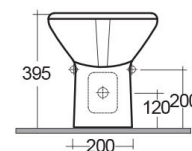

SCHEDA TECNICA

Suite:	RAK-ORIENT
Tipo:	Da terra
Dimensioni:	375 x 560 mm
Peso:	18 Kg
Colore:	bianco alpino

Codice	Nome
ORBI00001	ORIENT BIDET BACK OPEN 56CM

Dimensions: All dimensions in mm. Tolerance of vitreous china & fireclay items: $\pm 5\%$ for below 200mm and $\pm 3\%$ for above 200mm; for all other items tolerance $\pm 1\%$. Note: Due to a continuing development program to improve design and performance, the manufacturer reserves all rights to vary specifications without prior information. Please note accessories are for photographic use only.